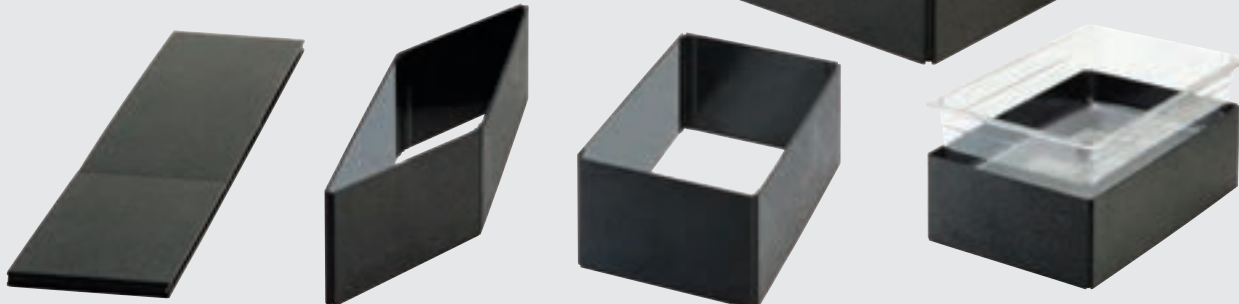

Optional Clear Insert Pans

ITEM	DESCRIPTION	LIST PRICE
477-12CL	12Wx20Dx6H	79.90 ea
477-18	18Wx26Dx6H	130.50 ea